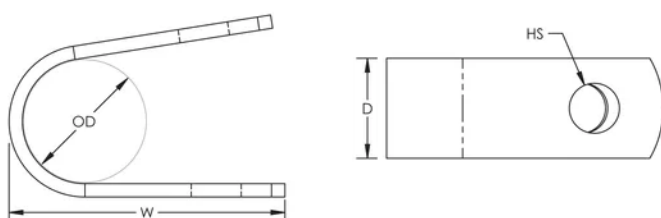

## SPECIFICATIONS

Table 1/2

Catalog Number	Article Number	Material	Outer Diameter (OD)	Depth (D)	Width (W)	Hole Size (HS)
PC010C	711390	Copper	10 mm	15mm	42 mm	7 mm
LPC801		Copper	11.91 mm	9.84mm	25 mm	4.76 mm
PC008A	711370	Aluminum	7 mm	10mm	28 mm	5 mm
LPC805		Copper	12.7 mm	15.88mm	31.75 mm	7.14 mm
LPA805		Aluminum	12.7 mm	15.88mm	31.75 mm	7.14 mm

## ADDITIONAL PRODUCT DETAILS

Typically installed every 3' (0.9 m) of conductor.

## DIAGRAMS