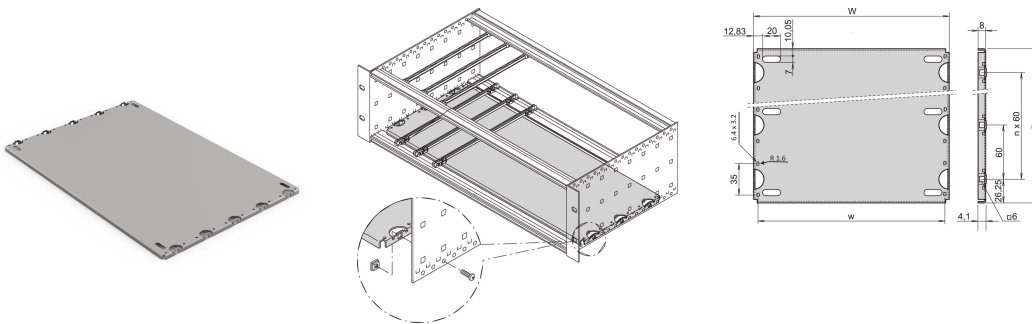

# Mounting Plate for 19" Case and Subrack, 42 HP, 340 mm Board Length

CATALOG NUMBER

**34562-758**

Material	HP	W	w	D
34562745	28	146,87	137,16	112,50
34562749	28	146,87	137,16	172,50
34562753	28	146,87	137,16	232,50
34562757	28	146,87	137,16	292,50
34562746	42	217,99	208,28	112,50
34562750	42	217,99	208,28	172,50
34562754	42	217,99	208,28	232,50
34562758	42	217,99	208,28	292,50
34562747	63	324,67	314,96	112,50
34562751	63	324,67	314,96	172,50
34562755	63	324,67	314,96	232,50
34562759	63	324,67	314,96	292,50
34562748	84	431,35	421,64	112,50
34562752	84	431,35	421,64	172,50
34562756	84	431,35	421,64	232,50
34562760	84	431,35	421,64	292,50
34562870	84	431,35	421,64	352,50
34562871	84	431,35	421,64	412,50

Mounting plate for heavy components or proprietary electronic assemblies. Suitable for RatiopacPRO/-AIR, CompacPRO and EuropacPRO.

Guide rails Type 4,4" and type strengthened cannot be used in combination with a mounting plate. Top / bottom cover which will be inserted into the groove of the light (type L) horizontal rails cannot be used in combination with a mounting plate.

## FEATURES

---

For assembly of heavy components

Mounting plate, full width: The mounting plate is as wide as the subrack/system case and is fixed to the side panels

Mounting plate, partial width: The partial width mounting plate fixed to the side panel by means of an assembly strip

## PRODUCT ATTRIBUTES

---

Rack Width: 42HP

Package Quantity: 1

Depth: 292.2mm

Material: Aluminum

Product Family: EuropacPRO; RatiopacPRO; CompacPRO

Product Type: Mounting Plate