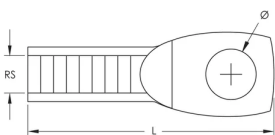

DIAGRAMS

WARNING

nVent products shall be installed and used only as indicated in nVent's product instruction sheets and training materials. Instruction sheets are available at www.nvent.com and from your nVent customer service representative. Improper installation, misuse, misapplication or other failure to completely follow nVent's instructions and warnings may cause product malfunction, property damage, serious bodily injury and death and/or void your warranty.