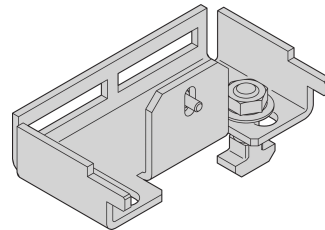

Aisle Containment Top Cover With Safety Glass, 1200W 800D

Data Solutions

CATALOG NUMBER

21130-589

Top cover in different depths to setup a aisle containment closing.

CERTIFICATIONS

FEATURES

Top covers to provide top cover for 2 cabinet rows

Suitable for an aisle width of 1200 mm

A top cover profile can raise the aisle height by 84 mm; please order separately

Top cover can be removed from inside (allows access to lighting and facilitates maintenance works)

PRODUCT ATTRIBUTES

Type: Aisle Top Cover

Width: 800mm

Depth: 1200mm

Material: Steel; Glass

Package Quantity: 1

Color: Black Grey

Color Code: RAL 7021