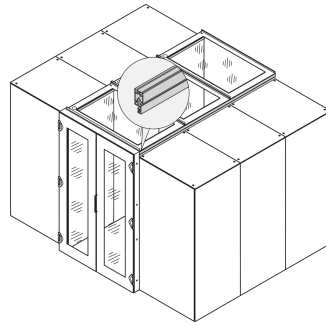

Aisle Containment Top Cover With Safety Glass, 1200W 800D

Data Solutions

CATALOG NUMBER

21130-589

Top cover in different depths to setup a aisle containment closing.

CERTIFICATIONS

FEATURES

Top covers to provide top cover for 2 cabinet rows

Suitable for an aisle width of 1200 mm

A top cover profile can raise the aisle height by 84 mm; please order separately

Top cover can be removed from inside (allows access to lighting and facilitates maintenance works)

PRODUCT ATTRIBUTES

Type: Aisle Top Cover

Width: 800mm

Depth: 1200mm

Material: Steel; Glass

Package Quantity: 1

Color: Black Grey

Color Code: RAL 7021