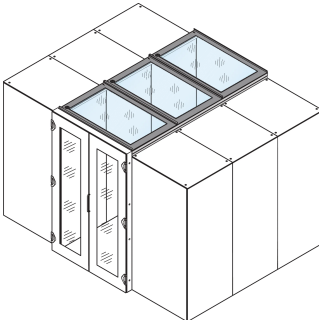

Aisle Containment Top Cover With Safety Glass, 1200W 800D

Data Solutions

CATALOG NUMBER

21130-589

Top cover in different depths to setup a aisle containment closing.

CERTIFICATIONS

FEATURES

Top covers to provide top cover for 2 cabinet rows

Suitable for an aisle width of 1200 mm

A top cover profile can raise the aisle height by 84 mm; please order separately

Top cover can be removed from inside (allows access to lighting and facilitates maintenance works)

PRODUCT ATTRIBUTES

Type: Aisle Top Cover

Width: 800mm

Depth: 1200mm

Material: Steel; Glass

Package Quantity: 1

Color: Black Grey

Color Code: RAL 7021