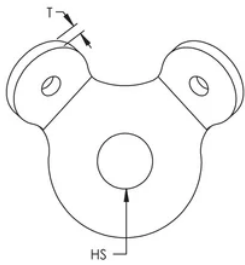

Catalog Number	Article Number	Material	Finish	Brace Size	Hole Size (HS)	Thickness (T)
CSBURC58	402200	Steel	Electrogalvanized	#12, #18, #36	17mm	4.27mm
CSBURC12	402199	Steel	Electrogalvanized	#12, #18, #36	14mm	4.27mm

## ADDITIONAL PRODUCT DETAILS

Brace member is not included.

Mount to the structure using the center hole. Loop cable through the holes in the bent tabs and swage in place.

UL Loads		
Part Number	Brace Member	Load Rating
CSBURC38	CSB12CBL	1859 N
	CSB18CBL	3434 N
	CSB36CBL	8492 N
CSBURC12	CSB12CBL	1859 N
	CSB18CBL	3434 N
	CSB36CBL	8492 N
CSBURC58	CSB12CBL	1859 N
	CSB18CBL	3434 N
	CSB36CBL	8492 N

## DIAGRAMS

---