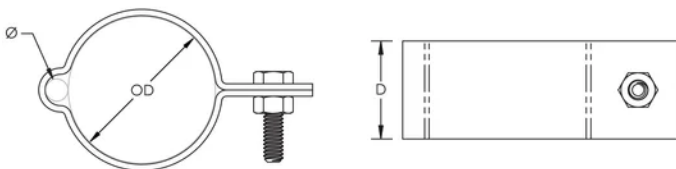

DIAGRAMS

WARNING

nVent products shall be installed and used only as indicated in nVent's product instruction sheets and training materials. Instruction sheets are available at www.nvent.com and from your nVent customer service representative. Improper installation, misuse, misapplication or other failure to completely follow nVent's instructions and warnings may cause product malfunction, property damage, serious bodily injury and death and/or void your warranty.