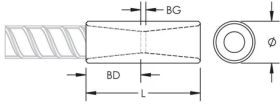

PRODUCT ATTRIBUTES

Material: Stainless Steel Duplex 2205 (EN 1.4462)

Finish: Plain

Rebar Size, Metric: 12 mm

Rebar Size, US: #4

Rebar Size, Canada: 10M

Diameter (Ø): 25 mm

Length (L): 41mm

Bar Depth (BD): 15mm

Bar Gap (BG): 11mm

Unit Weight: 0.14 kg

Designed to Meet: AASHTO;ABNT NBR 8548:1984;ACI 318 Type 1 (125% Specified Yield);ACI 318 Type 2 (Specified Tensile);ACI 349;ACI 359;AS3600

ADDITIONAL PRODUCT DETAILS

Bar dimensions and weights listed may vary by region. Coupler sizes not shown may be available by special order. Contact your nVent LENTON representative for more information.

DIAGRAMS

WARNING

nVent products shall be installed and used only as indicated in nVent's product instruction sheets and training materials. Instruction sheets are available at www.nvent.com and from your nVent customer service representative. Improper installation, misuse, misapplication or other failure to completely follow nVent's instructions and warnings may cause product malfunction, property damage, serious bodily injury and death and/or void your warranty.