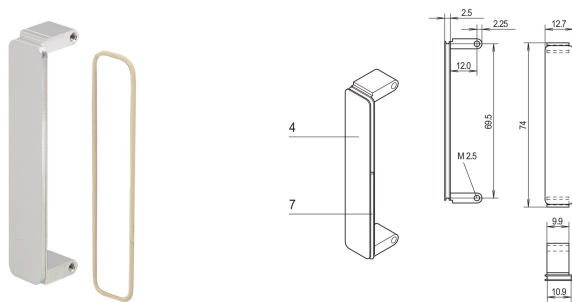

## CATALOG NUMBER

**20835-889**

Mezzanine front panel is fitted into PMC front panel cut-outs. Available in different treatments. For O-ring EMC gasket.

Complies With: PMC Mezzanine, IEEE P1386

Depth: 2.5mm

EMC Shielding: Yes

Finish: Anodized

Height: 74mm

Material: Aluminum

Product Type: Front Panel

Type: Front Panel without Handle

Width: 12.7mm

Net Weight: 0.115kg