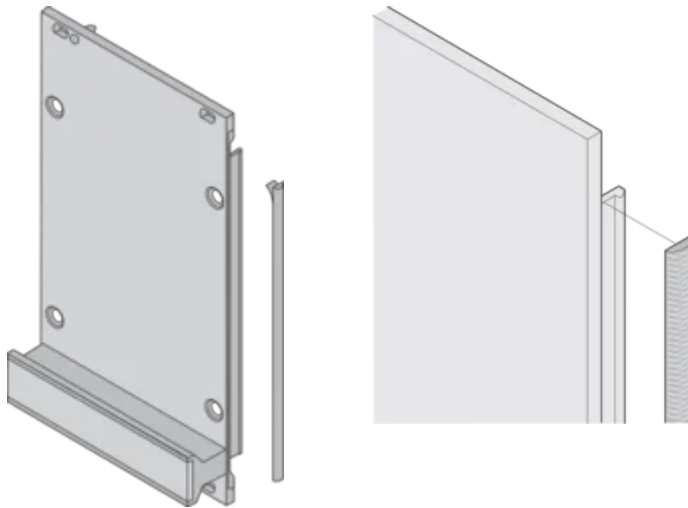

Product Family: EuropacPRO; RatiopacPRO; RatiopacPRO AIR; PropacPRO; Frame Type Plug-In Unit

Product Type: Shielding Kit

Works With: Subracks; Cases; Front Panels

Gross Weight: 0.028kg

ADDITIONAL PRODUCT DETAILS

EMC gaskets (textile) are required for shielding the front panels.

DIAGRAMS

WARNING

nVent products shall be installed and used only as indicated in nVent's product instruction sheets and training materials. Instruction sheets are available at www.nvent.com and from your nVent customer service representative. Improper installation, misuse, misapplication or other failure to completely follow nVent's instructions and warnings may cause product malfunction, property damage, serious bodily injury and death and/or void your warranty.

North America

All locations
+1.763.422.2661
Chat with us:
nvent.com/schroff

Europe

Straubenhardt, Germany
+49.7082.794.0
Betschdorf, France
+33.3.88.90.64.90
Warsaw, Poland
+48.22.209.98.35
Assago, Italy
+39.02.932.7141
Chat with us:
nvent.com/schroff

Asia

Shanghai, China
+86.21.2412.6943
Qingdao, China
+86.532.8771.6101
Singapore
+65.6768.5800
Shin-Yokohama, Japan
+81.45.476.0271
Chat with us:
nvent.com/schroff

Middle East & India

Dubai, United Arab
Emirates
+971.4.378.1700
Bangalore, India
+91.80.6715.2001
Istanbul, Turkey
+90.216.250.7374
Chat with us:
nvent.com/schroff

Our powerful portfolio of brands:

CADDY ERICO HOFFMAN ILSCO SCHROFF TRACHTE