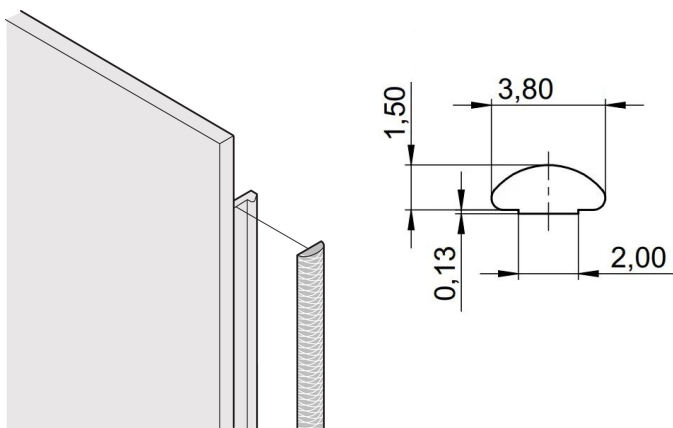

## CATALOG NUMBER

**21101-978**

The textile EMC gaskets are inserted into a slot on the right hand side of the U-shaped front panels. The gaskets are glued to the front panel.

## FEATURES

Textile EMC gasket is affixed laterally on the front panel or in the groove of the right-hand profile as appropriate.

Profile seal is bonded onto the contact surface of the 19" bracket or of the rear angle and sets up the conductive connection to the U-shaped front panels