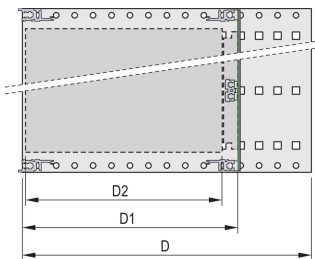

EuropacPRO 19" Subrack Kit for Backplane, Retrofit Shielding, 6 U, 415 mm

CATALOG NUMBER

24563-435

Non-shielded subrack for backplane mounting.

CERTIFICATIONS

FEATURES

Subrack with side panel type F ("flexible"), front 19" bracket included, depth-adjustable 19" bracket sold separately (not included in items delivered)

Rear horizontal rail for backplane mounting with insulation strip

Aluminum construction

IP 20, in accordance with IEC 60529

Modifications such as cutouts, different finishes or dimensions available

Supplied as space-saving flat-pack

Horizontal rail type "light"

Internal and external dimensions in accordance with: IEC 60297-3-100, -101, IEEE 1101.1

PRODUCT ATTRIBUTES

Rack Height: 6U

Depth: 415mm

Package Quantity: 1

For Mounting: Backplane

Board Depth: 160mm; 220mm; 280mm; 340mm

Gasket Type: Stainless Steel EMC (retrofittable)

Handle Included: No

Mounting: Rack

Complies With: IEC 60297-3-103

EMC Shielding: No

Finish: Anodized; Passivated

Material: Aluminum