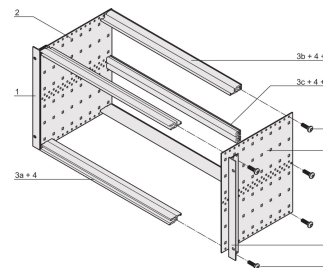

EuropacPRO 19" Subrack Kit for Backplane, Retrofit Shielding, 6 U, 415 mm

CATALOG NUMBER

24563-435

Non-shielded subrack for backplane mounting.

CERTIFICATIONS

FEATURES

Subrack with side panel type F ("flexible"), front 19" bracket included, depth-adjustable 19" bracket sold separately (not included in items delivered)

Rear horizontal rail for backplane mounting with insulation strip

Aluminum construction

IP 20, in accordance with IEC 60529

Modifications such as cutouts, different finishes or dimensions available

Supplied as space-saving flat-pack

Horizontal rail type "light"

Internal and external dimensions in accordance with: IEC 60297-3-100, -101, IEEE 1101.1

PRODUCT ATTRIBUTES

Rack Height: 6U

Depth: 415mm

Package Quantity: 1

For Mounting: Backplane

Board Depth: 160mm; 220mm; 280mm; 340mm

Gasket Type: Stainless Steel EMC (retrofittable)

Handle Included: No

Mounting: Rack

Complies With: IEC 60297-3-103

EMC Shielding: No

Finish: Anodized; Passivated

Material: Aluminum