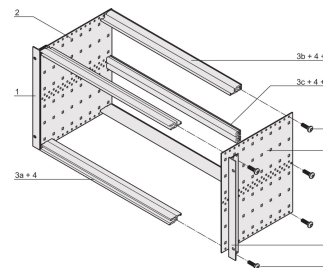

EuropacPRO 19" Subrack Kit for Backplane, Retrofit Shielding, 6 U, 475 mm

CATALOG NUMBER

24563-436

Non-shielded subrack for backplane mounting.

CERTIFICATIONS

FEATURES

Subrack with side panel type F ("flexible"), front 19" bracket included, depth-adjustable 19" bracket sold separately (not included in items delivered)

Rear horizontal rail for backplane mounting with insulation strip

Aluminum construction

IP 20, in accordance with IEC 60529

Modifications such as cutouts, different finishes or dimensions available