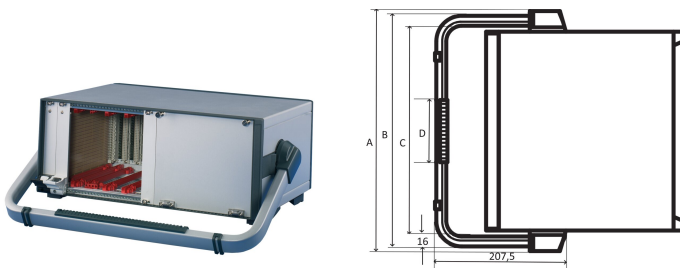

RatiopacPRO/-Air Tip-up Handle, 84 HP

CATALOG NUMBER

24571-322

Tip-up carrying handles.

CERTIFICATIONS

FEATURES

Adjustable in 30° increments

Retrofittable without mechanical tooling on case

Static load-carrying capacity 30 kg

The handle enable a user to have a better view to the front side of the case in case of desktop usage

PRODUCT ATTRIBUTES

Rack Width: 84HP

Package Quantity: 1

Handle Type: Tip-up Handle