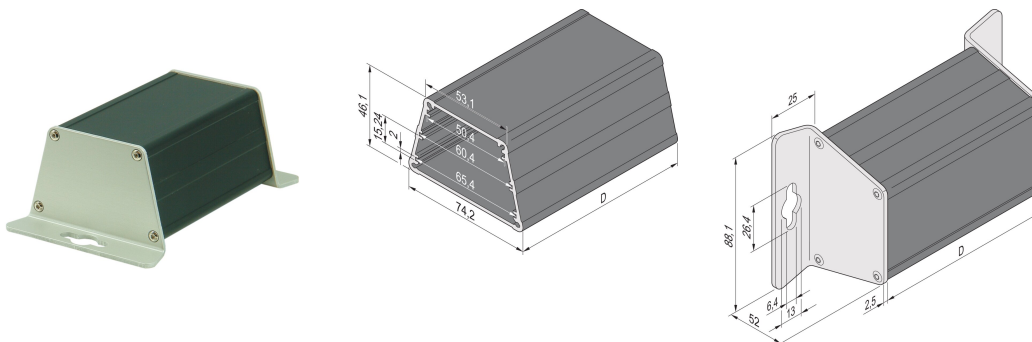

Minipac Trapezoid Shape Case, Wall Mount

CATALOG NUMBER

24814-010

The Trapezoid Alu-profile case enables a user to insert 3 non standard PCBs. The PCBs will be inserted in grooves in the Alu-profile tube. Both sides are covered with 2.5 mm thick L-shaped front panels for wall mounting.

CERTIFICATIONS

FEATURES

Wall mounting

PCB thickness 1.6 mm, spacing 15.24 mm (3 HP)

Length D = 100 mm, width of long side 74.2 mm, width of short side 54.5 mm, height 46.1 mm

Accommodates 3 non-standardized PCBs (height 50, 60 and 65 mm, depth 100 mm)

PRODUCT ATTRIBUTES

Product Type: Small Form Factor Case

Product Family: Minipac

Type: Wall Mount

Height: 88.1mm

Width: 52mm

Depth: 100.5mm

Material: Aluminum

Color: Black

Finish: Anodized

Protection Rating: IP40

Cooling: Non-Perforated

Shape: Trapezium

Package Quantity: 1

Length: 100.5mm

Net Weight: 0.27kg