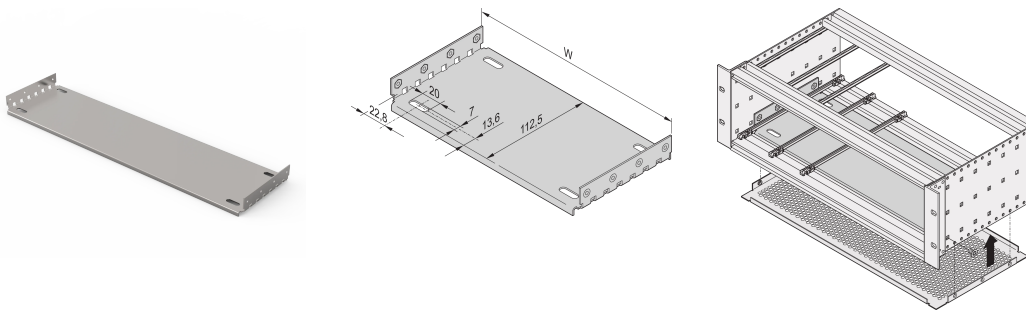

EuropacPRO Mounting Plate for Use With Cover Plate, 84 HP, 160 mm Board Length

CATALOG NUMBER

34563-004

Material	HP	W	D
34563001	28	146,87	112,50
34563009	28	146,87	172,50
34563002	42	217,99	112,50
34563014	42	217,99	172,50
34563003	63	324,67	112,50
34563019	63	324,67	172,50
34563004	84	431,35	112,50
34563024	84	431,35	172,50
34563026	84	431,35	232,50
34563028	84	431,35	292,50
34563042	84	431,35	352,50
34563044	84	431,35	412,50

Mounting plate for use with cover plates for installation and fixing of heavy components. Full width mounting plates (as wide as the subrack or the system case) are fixed to the side panels. The partial width mounting plates are fixed to the side panel and horizontal rail by means of an assembly strip.

Guide rails Type 4,4" and type strengthened cannot be used in combination with a mounting plate. Top / bottom cover which will be inserted into the groove of the light (type L) horizontal rails cannot be used in combination with a mounting plate.

CERTIFICATIONS

FEATURES

For installation and fixing of heavy components

Mounting plate, full width: The mounting plate is as wide as the subrack/system case and is fixed to the side panels

A guide rail can be fitted in first and last slot position