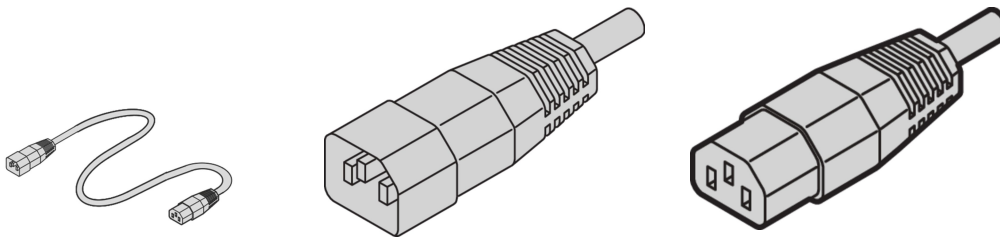

# Mains Cable, IEC C14 to C13, 0.5 m, Black

## CATALOG NUMBER

**60110-360**

nVent SCHROFF Mains cable provides practical, universal fastening with variable attachment facilities. They are general in nature and fit in to different applications like Fans, cabinet lights, etc., Industrial PC connections, Uninterruptible power supplies, Systems.

## PRODUCT ATTRIBUTES

Input Connector: IEC C14

Output Connector: IEC C13

Length: 500mm

Package Quantity: 1

Color: Black

Connector Type: Straight

Material: PVC