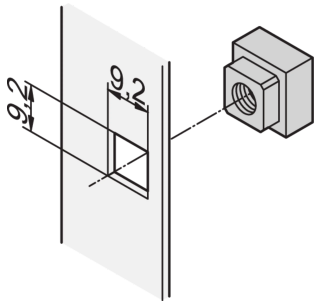

Square Nut Kit

Square nuts have higher contact surface and don't get rounded off unlike hex nuts. For precise, anti-twist secure mounting without clearance, use square nuts.

CERTIFICATIONS

FEATURES

For precise, anti-twist secure mounting without clearance

For standard grounding use a square grounding nut and washer on at least one attachment point

SPECIFICATIONS

- Product Type:** Nut
- Material:** Steel
- Finish:** Zinc Plated

Table 1/1

Catalog Number	Package Quantity	Type
21101-172	50	Square Nut, Grounding
21101-171	50	Square Nut, Grounding
21100-558	50	Square Nut
21101-007	100	Square Nut