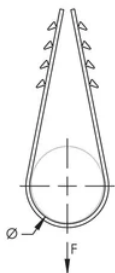

Cable Clamp

FEATURES

For installation of single or multiple cables directly against concrete surface

Discrete low-profile clamp reduces visual impact

Halogen free

UV-stabilized

SPECIFICATIONS

DIAGRAMS