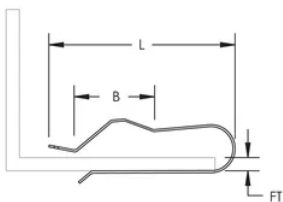

## FEATURES

Supports single run of cable

Attaches easily to beam or joist

## SPECIFICATIONS

Table 1/2

Catalog Number	Article Number	E-Number	Material	Finish	Flange Thickness (FT)	Length (L)
LF5	187430	1500522	Steel	Electrogalvanized	6 - 12 mm	49mm

Table 2/2

Catalog Number	Article Number	E-Number	B
LF5	187430	1500522	18 mm

## DIAGRAMS