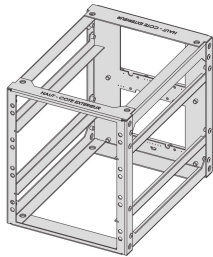

On Board Rack 6 U, 36 HP

CATALOG NUMBER

10170-013

Suitable for ongoing vibrations, shock, high temperatures, and high humidity.

CERTIFICATIONS

FEATURES

For mobile railway applications

Suitable for ongoing vibrations, shock, high temperatures, and high humidity

Suitable for 1, 2, or 3 U SNCF subracks (NF F61-005, CF 60-002)

Rear side is equipped for standard connectors; crossbar can be custom-coded for the SNCF coding pins

Crossbar with integrated cable channel

Several racks can be stacked or fitted in rows

Produced using a welding process, certified to EN 15085 (CL2)

Stainless Steel welds passivated to prevent corrosion

PRODUCT ATTRIBUTES

Product Family: On Board Rack

Rack Height: 6U

Height: 290mm

Rack Width: 36HP

Width: 252.65mm

Package Quantity: 1

Complies With: SNCF NFF 61005; SNCF NFF 60002

Depth: 341.8mm

Frame Material: Steel