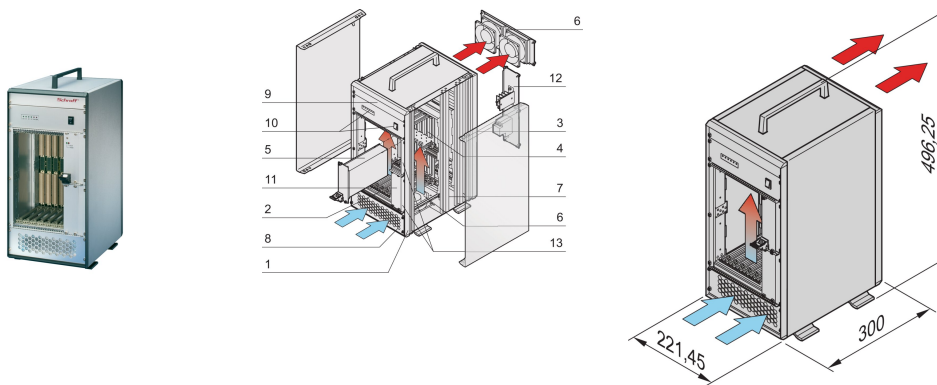

## CATALOG NUMBER

**10836-045**

VME64 tower system for 7 VME64x boards 6 U, 160 mm. The power for the system is created by a pluggable power supply. A fan control module monitors the fans, the temperature and voltage.

## FEATURES

System in accordance with IEC 60297-3-101, 102, 103; IEEE 1101.1, 1101.10/11; backplane conforms to VITA 1.1-1997

Pluggable PSU, 19" form factor, 300 W; a second PSU can optionally be fitted

Backplane VME64x 7 slot, 6 U, J1/J2 monolithic without P0 connector, Rear I/O option, in accordance with VITA 1-1994 and 1.1-1997

Heat dissipation by 2 fans, cooling from front to rear side; temperature-controlled by fan control module (FCM)

## PRODUCT ATTRIBUTES

Product Type: System

Number of Slots: 7

Type: Tower

Backplane Type: 6 U VME64 Extension

Data Transfer: VME64; VME2eSST

Power per Slot: 30W

Input Voltage AC: 100 – 240V