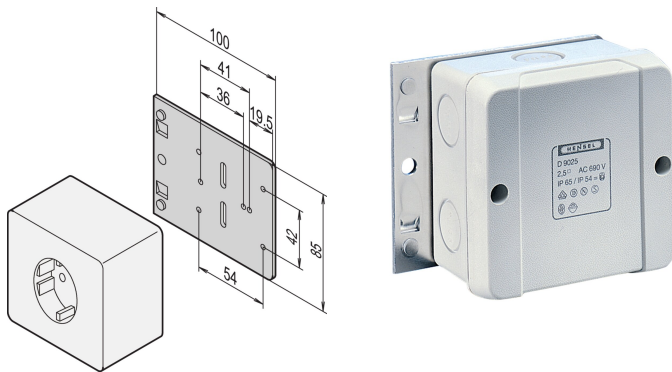

# Mounting Plate for Single Sockets

## CATALOG NUMBER

20118-537

Mounting Plate for single Socket.