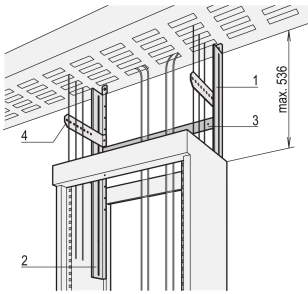

Etsirack Top Mounted Cabling Frame

CATALOG NUMBER

20125-005

Etsirack Top Mounted Cabling Frame.

CERTIFICATIONS

FEATURES

Extension length of the support Rails on the left and right, max. 536 mm

PRODUCT ATTRIBUTES

Product Type: Cable Clamp

Product Family: Etsirack

Finish: Zinc Plated

Gross Weight: 4.5kg

Material: Steel

Package Quantity: 1

WARNING

nVent products shall be installed and used only as indicated in nVent's product instruction sheets and training materials. Instruction sheets are available at www.nvent.com and from your nVent customer service representative. Improper installation, misuse, misapplication or other failure to completely follow nVent's instructions and warnings may cause product malfunction, property damage, serious bodily injury and death and/or void your warranty.