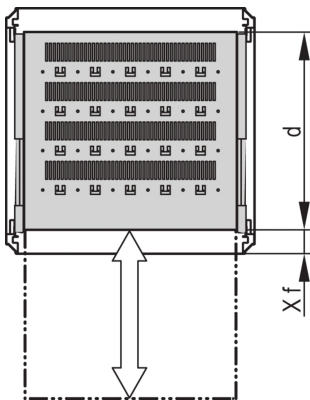

# Varistar CP | Telescopic Shelf Universal, 70 kg, 800W 800D, RAL 7035

## CATALOG NUMBER

**22130-375**

Varistar, Novastar and Eurorack 19" Shelf, Stationary with 70 kg load capacity, perforated for ease of assembly.

## FEATURES

Perforated cut-outs for assembling cable ties

Static load-carrying capacity 70 kg

Incl. telescopic slides

Locking with T-bar lock possible

St, 1.5 mm

Hammer head perforation for assembly with cable ties