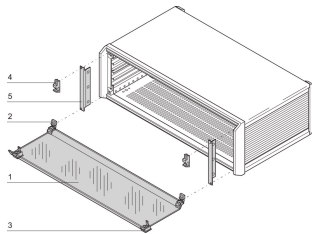

PropacPRO Front Hood

The front hood bottom hinged can be assembled on to a PropacPRO case. It protects the PCB from accidental operations. A retrofittable lock can be installed.

CERTIFICATIONS

FEATURES

Mounting of hinges at top or bottom

Lock (max. 2) retrofittable

From acrylic glass, hinged, removable

Lateral cover (item 5) also serves as vertical EMC shielding of side panels

SPECIFICATIONS

- Rack Height:** 3U
- Works With:** Cases
- Product Type:** Cover Plate
- Type:** Front Hood
- Product Family:** PropacPRO
- Material:** Thermoplastic

Table 1/1

Catalog Number	Rack Width	Package Quantity	Depth
24576-080	28HP	1	
24576-083	84HP	1	175mm
24576-082	63HP	1	

Catalog Number	Rack Width	Package Quantity	Depth
24576-081	42HP	1	

ADDITIONAL PRODUCT DETAILS