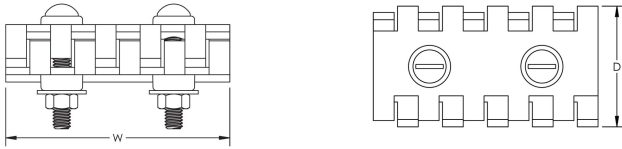

DIAGRAMS

WARNING

---

nVent products shall be installed and used only as indicated in nVent's product instruction sheets and training materials. Instruction sheets are available at www.nvent.com and from your nVent customer service representative. Improper installation, misuse, misapplication or other failure to completely follow nVent's instructions and warnings may cause product malfunction, property damage, serious bodily injury and death and/or void your warranty.

North America

+1.800.753.9221
Option 1 – Customer Care
Option 2 – Technical
Support

Europe

Netherlands:
+31 800-0200135
France:
+33 800 901 793

Europe

Germany:
800 1890272
Other Countries:
+31 13 5835404

APAC

Shanghai:
+ 86 21 2412 1618/19
Sydney:
+61 2 9751 8500

Our powerful portfolio of brands:

CADDY ERICO HOFFMAN ILSCO SCHROFF TRACHTE