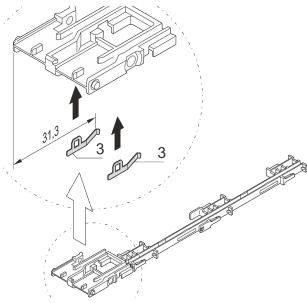

ESD Clip for Strut for AdvancedMC

CATALOG NUMBER

20849-021

ESD Clip for strut.

FEATURES

ESD Clip

PRODUCT ATTRIBUTES

Product Type: Guide Rail

Product Family: AdvancedMC

Type: ESD Clip

Works With: Guide Rails

Material: Stainless Steel

Package Quantity: 50

WARNING

nVent products shall be installed and used only as indicated in nVent's product instruction sheets and training materials. Instruction sheets are available at www.nvent.com and from your nVent customer service representative. Improper installation, misuse, misapplication or other failure to completely follow nVent's instructions and warnings may cause product malfunction, property damage, serious bodily injury and death and/or void your warranty.