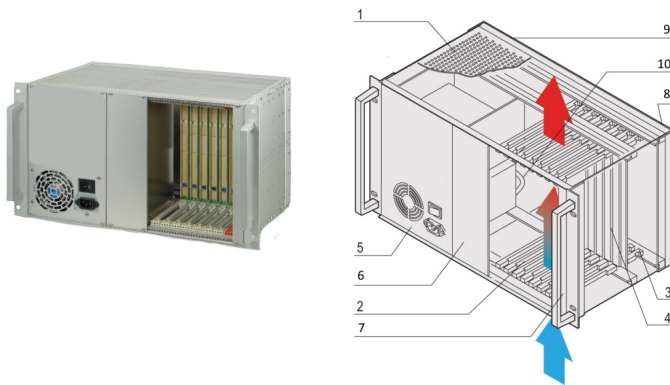

CPCI System With ATX PSU, 6 U, 8 Slot

CATALOG NUMBER

24579-030

Fanless 6 U CompactPCI System with vertical Card Cage for eight 6U Boards and eight RTM Boards. With built in ATX Power Supply.

CERTIFICATIONS

FEATURES

In accordance with IEC 60297-3-101, -102, -103; IEEE 1101.1, 1101.10/11; backplane in accordance with PICMG 2.0 rev. 3.0

System with vertical card cage. Board format Front: 6 U, 160 mm deep; Rear I/O: 6 U, 80 mm deep

Backplane 8 slot, 6 U, 64 bit, System slot right, 8 HP wide CPU can be used

Heat dissipation by convection, from bottom to top

ATX PSU, 300 W

PRODUCT ATTRIBUTES

Product Type: System

Number of Slots: 8

Type: 19" Rack Mount

Backplane Type: 6 U CompactPCI

Data Transfer: 64-bit PCI Bus

Power per Slot: 10W

Input Voltage AC: 100 – 240V

Rack Height: 6U

Power Supply Type: (1) ATX PSU

Power Supply Included: Yes

Rear I/O: Yes