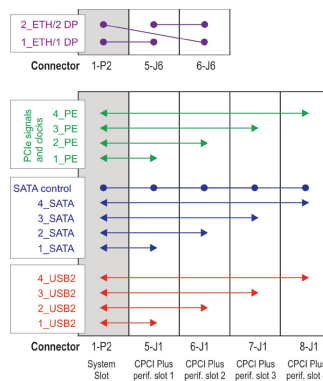

CPCI PlusIO System With Pluggable PSU, 4 U, 8 Slot

CATALOG NUMBER

24579-400

4 U CompactPCI PlusIO System with vertical Card Cage for one CPCI PlusIO System Controller, 4 CompactPCI and 3 CompactPCI Serial Peripheral Boards and one CompactPCI 3 U Pluggable Power Supply.

CERTIFICATIONS

FEATURES

In accordance with IEC 60297-3-101, -102, -103; IEEE 1101.1, 1101.10/11; backplane in accordance with PICMG 2.0 rev. 3.0 and PICMG 2.30 rev. 1.0

System with vertical card cage. Board format Front: 3 U, 160 mm deep, 8 slot; Rear I/O: 3 U, 80 mm deep, 3 slot