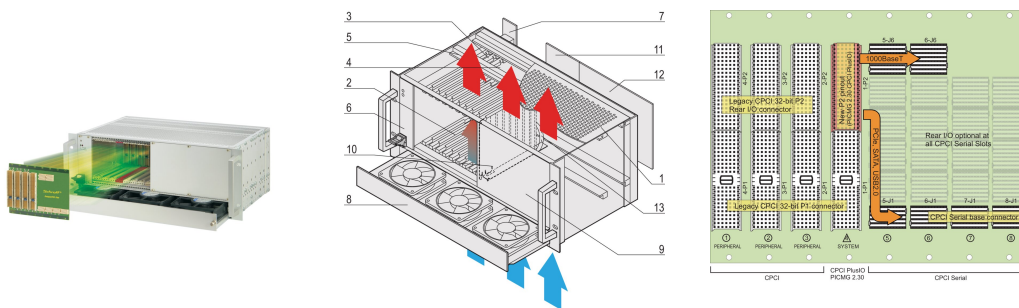

CPCI PlusIO System With Pluggable PSU, 4 U, 8 Slot

CATALOG NUMBER

24579-400

4 U CompactPCI PlusIO System with vertical Card Cage for one CPCI PlusIO System Controller, 4 CompactPCI and 3 CompactPCI Serial Peripheral Boards and one CompactPCI 3 U Pluggable Power Supply.

CERTIFICATIONS

FEATURES

In accordance with IEC 60297-3-101, -102, -103; IEEE 1101.1, 1101.10/11; backplane in accordance with PICMG 2.0 rev. 3.0 and PICMG 2.30 rev. 1.0

System with vertical card cage. Board format Front: 3 U, 160 mm deep, 8 slot; Rear I/O: 3 U, 80 mm deep, 3 slot

PRODUCT ATTRIBUTES

Product Type: System

Number of Slots: 8

Type: 19" Rack Mount

Backplane Type: 3 U, 4 Slot CompactPCI and 4 Slot CompactPCI Serial

Data Transfer: 32-bit PCI Bus; PCIe Gen2

Power per Slot: 40W

Input Voltage AC: 100 – 240V

Airflow Direction: Bottom to Top

Rack Height: 4U

Power Supply Type: (1) Pluggable PSU

Power Supply Included: Yes

Rear I/O: Yes

Complies With: PICMG 2.30 R1.0

Depth: 275mm