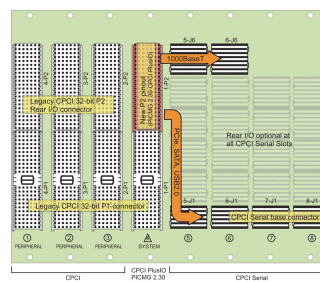

CPCI PlusIO System With Pluggable PSU, 4 U, 8 Slot

CATALOG NUMBER

24579-400

4 U CompactPCI PlusIO System with vertical Card Cage for one CPCI PlusIO System Controller, 4 CompactPCI and 3 CompactPCI Serial Peripheral Boards and one CompactPCI 3 U Pluggable Power Supply.

CERTIFICATIONS

FEATURES

In accordance with IEC 60297-3-101, -102, -103; IEEE 1101.1, 1101.10/11; backplane in accordance with PICMG 2.0 rev. 3.0 and PICMG 2.30 rev. 1.0

System with vertical card cage. Board format Front: 3 U, 160 mm deep, 8 slot; Rear I/O: 3 U, 80 mm deep, 3 slot