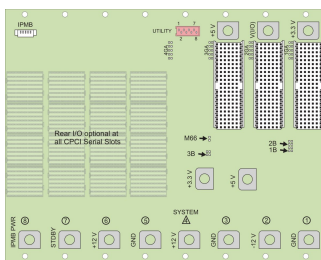

CPCI PlusIO System With Pluggable PSU, 4 U, 8 Slot

CATALOG NUMBER

24579-400

4 U CompactPCI PlusIO System with vertical Card Cage for one CPCI PlusIO System Controller, 4 CompactPCI and 3 CompactPCI Serial Peripheral Boards and one CompactPCI 3 U Pluggable Power Supply.

CERTIFICATIONS

FEATURES

In accordance with IEC 60297-3-101, -102, -103; IEEE 1101.1, 1101.10/11; backplane in accordance with PICMG 2.0 rev. 3.0 and PICMG 2.30 rev. 1.0

System with vertical card cage. Board format Front: 3 U, 160 mm deep, 8 slot; Rear I/O: 3 U, 80 mm deep, 3 slot