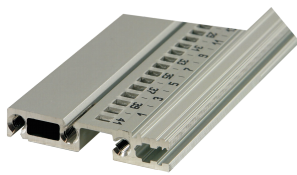

# Horizontal Rail, Rear, Type R-VT, Rugged, 84 HP

**CATALOG NUMBER**

**34566-784**

Combinations of horizontal rails and side panels

„+“ can be combined, „-“ combination not recommended

		Light 1.1	Flexibel 1.1	Heavy 1.1	Rugged 1.1
Horizontal rail	Horizontal rail	+	+	+	+
Horizontal rail	Horizontal rail	+	+	+	+
Horizontal rail	Horizontal rail	+	+	-	-
Horizontal rail	Horizontal rail	+	+	-	-

The horizontal rail, type rugged VT enables the direct assembly of a backplane.

**CERTIFICATIONS**

**FEATURES**

Type R-VT "rugged" horizontal rail with 3-hole fixing for increased robustness

Aluminum extrusion, anodized finish, conductive contact surface

**PRODUCT ATTRIBUTES**

Rack Width: 84HP

Package Quantity: 1

Finish: Anodized

Length: 431.8mm

Material: Aluminum

Product Family: EuropacPRO

Product Type: Horizontal Rail

Type: Rugged, VT

Works With: Subracks