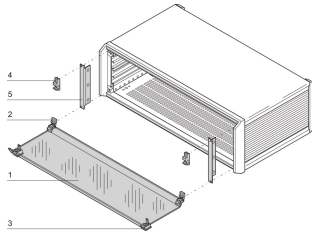

PropacPRO Front Hood

The front hood bottom hinged can be assembled on to a PropacPRO case. It protects the PCB from accidental operations. A retrofittable lock can be installed.

CERTIFICATIONS

FEATURES

Mounting of hinges at top or bottom

Lock (max. 2) retrofittable

From acrylic glass, hinged, removable

Lateral cover (item 5) also serves as vertical EMC shielding of side panels

SPECIFICATIONS

- Rack Height:** 3U
- Works With:** Cases
- Product Type:** Cover Plate
- Type:** Front Hood
- Product Family:** PropacPRO
- Material:** Thermoplastic

Table 1/1

Catalog Number	Rack Width	Package Quantity	Depth
24576-080	28HP	1	
24576-083	84HP	1	175mm
24576-082	63HP	1	

Catalog Number	Rack Width	Package Quantity	Depth
24576-081	42HP	1	

ADDITIONAL PRODUCT DETAILS