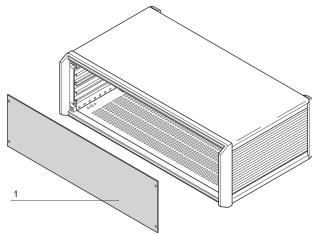

# PropacPRO Front Panel, Full Width, Unshielded

The front panel, full width for PropacPRO Case mounts to the frame of the case.

## SPECIFICATIONS

- Material:** Aluminum
- Finish:** Anodized
- Accessory Type:** Front panel
- Product Type:** Front Panel

Table 1/2

Catalog Number	Rack Height	Rack Width	Package Quantity	Front Finish	Rear Finish	Treated Edges
20850-136	3U	63HP	1	Anodized	Anodized	No
20850-158	6U	84HP	1	Anodized	Conductive	No
20850-129	2U	63HP	1	Anodized	Anodized	No
20850-135	3U	42HP	1	Anodized	Anodized	No
20850-142	4U	42HP	1	Anodized	Anodized	No
20850-143	4U	63HP	1	Anodized	Anodized	No
20850-130	2U	84HP	1	Anodized	Anodized	No