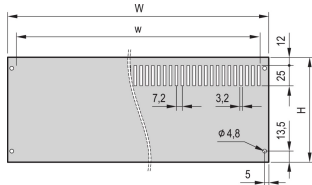

PropacPRO Rear Panel, Full Width, Unshielded

The rear panel, full width for PropacPRO Case mounts to the frame of the case. With or without vented slots.

CERTIFICATIONS

FEATURES

Alu panel, 2.0 mm (84 HP 2.5 mm)

Mounting with support bracket on case (right and left)

SPECIFICATIONS

Material:	Aluminum
Finish:	Anodized
Works With:	Cases
Product Family:	PropacPRO
Type:	Rear Panel
Product Type:	Side Panel

Table 1/2

Catalog Number	Rack Height	Rack Width	Design Feature	Package Quantity
24576-153	4U	63HP	Perforated	1
24576-145	2U	63HP	Perforated	1
24576-050	3U	84HP	Non-Perforated	1
24576-149	3U	63HP	Perforated	1
24576-150	3U	84HP	Perforated	1