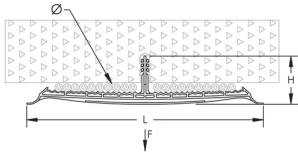

Cables are neatly installed providing a consistent and professional appearance

Low profile allows for installations in tight spaces

Tool-free push-in installation after hole has been drilled into the concrete

## SPECIFICATIONS

Table 1/2

Catalog Number	Article Number	Material	Temperature	Cable Capacity	Drill Hole Diameter	Drill Hole Depth
SCKB20	800041	Polypropylene	-10 to 85 °C	26	6mm	30mm

Table 2/2

Catalog Number	Article Number	Height (H)	Length	Static Load
SCKB20	800041	45 mm	249 mm	240N

## DIAGRAMS

---