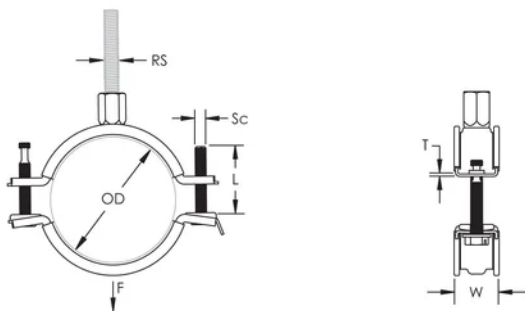

Combo head bolt works with slotted, hex, or Phillips drivers

Longer ears position the screw farther from the hanger, improving tool clearance when the screw is tightened

Combination nut can be attached to M8 or M10 threaded rod, simplifying material handling

Outer Diameter (OD): 50 - 58 mm

Rod Size (RS): M8;M10

Width (W): 21 mm

Thickness (T): 1.25 mm

Screw Diameter (Sc): 6

Screw Length (L): 37mm

Static Load: 1500N

ADDITIONAL PRODUCT DETAILS

Lining is EPDM rubber.

DIAGRAMS

WARNING

nVent products shall be installed and used only as indicated in nVent's product instruction sheets and training materials. Instruction sheets are available at www.nvent.com and from your nVent customer service representative. Improper installation, misuse, misapplication or other failure to completely follow nVent's instructions and warnings may cause product malfunction, property damage, serious bodily injury and death and/or void your warranty.