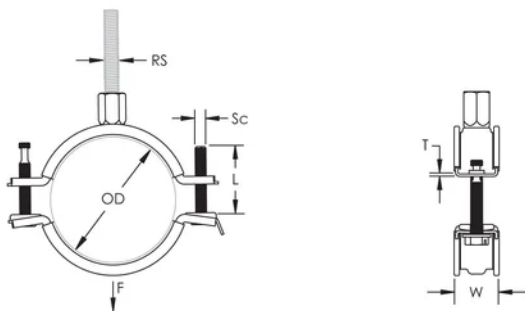

Combo head bolt works with slotted, hex, or Phillips drivers

Longer ears position the screw farther from the hanger, improving tool clearance when the screw is tightened

Combination nut can be attached to M8 or M10 threaded rod, simplifying material handling

Outer Diameter (OD): 205 - 215 mm

Rod Size (RS): M8;M10

Width (W): 27 mm

Thickness (T): 2.25 mm

Screw Diameter (Sc): 6

Screw Length (L): 50mm

Static Load: 3600N

ADDITIONAL PRODUCT DETAILS

Lining is EPDM rubber.

DIAGRAMS

WARNING

nVent products shall be installed and used only as indicated in nVent's product instruction sheets and training materials. Instruction sheets are available at www.nvent.com and from your nVent customer service representative. Improper installation, misuse, misapplication or other failure to completely follow nVent's instructions and warnings may cause product malfunction, property damage, serious bodily injury and death and/or void your warranty.