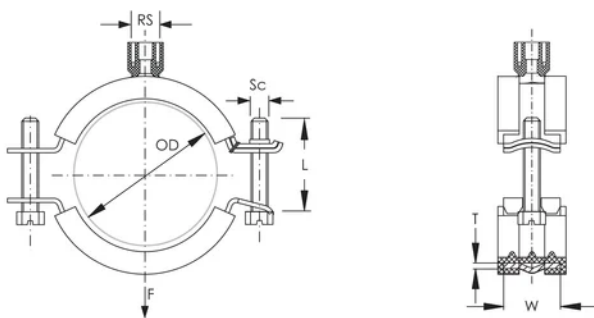

Color: Black

Material: Steel;EPDM-SBR Rubber

Finish: Electrogalvanized

Outer Diameter (OD): 138 - 148 mm

Pipe Size: 5"

NB/DN: 125

Width (W): 25 mm

Thickness (T): 2 mm

Screw Diameter (Sc): 6 mm

Screw Length (L): 50mm

Static Load: 3200N

Unit Weight: 0.4 kg

ADDITIONAL PRODUCT DETAILS

Lining is EPDM rubber.

DIAGRAMS

WARNING