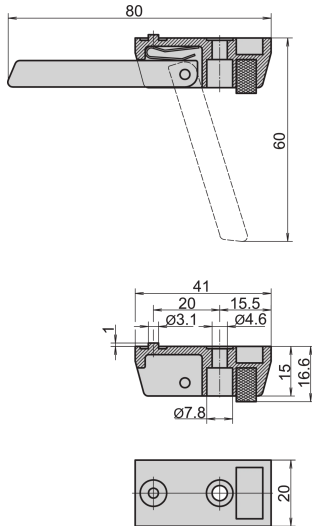

# Die Cast Foot

The tip-up feet from aluminum die cast material enable mounting on the bottom plate of a case. Available with or without tip-up function. Color RAL 9006 White Aluminum.

## FEATURES

Positioning of case is secured by anti-slip rubber inserts

Can be used instead of standard feet

Load-carrying capacity: 50 kg per foot, max case weight 40 kg

Mounting holes are provided in bottom cover of the cases