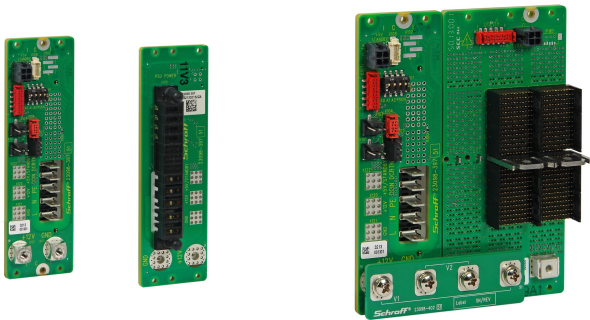

CPCI Serial Power Backplane, 3 U, 8 HP, 1 Slot

CATALOG NUMBER

23098-397

Power Backplane for CompactPCI Serial applications. Up to 4 Power backplanes can be connected to increase power or for redundancy.

CERTIFICATIONS

FEATURES

Power backplane for pluggable PSUs with FCI Power Blade

3 U, 8 HP, 1 PSU connector

Separate inputs for AC and DC with Fastons

Connector for 12 V, 5 V standby, utility signals, current sharing, power button, serial console to a UPS and digital I/O at the rear

Optionally, the PICMG 2.9 SMBus plug and additional powerbugs for 12 V and 5 V standby can be fitted

Geographical address can be set by means of a DIP switch

PRODUCT ATTRIBUTES

Product Type: Backplane

Number of Slots: 1

Rack Height: 3U

Backplane Type: CompactPCI Serial

Slot Width: 8HP

Connector Type: 01

Power Connector Type: PwrBlade

Utility Connector Type: MicroMatch, 10-pin

Width: 39.6mm

Net Weight: 0.185kg