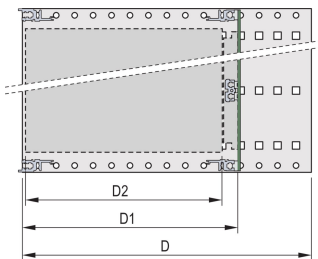

EuropacPRO 19" Subrack Kit for Backplane, Retrofit Shielding, 3 U, 355 mm

CATALOG NUMBER

24563-134

Non-shielded subrack for backplane mounting.

CERTIFICATIONS

FEATURES

Subrack with side panel type F ("flexible"), front 19" bracket included, depth-adjustable 19" bracket sold separately (not included in items delivered)

Rear horizontal rail for backplane mounting with insulation strip

Aluminum construction

IP 20, in accordance with IEC 60529

Modifications such as cutouts, different finishes or dimensions available