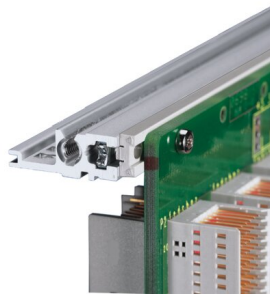

EuropacPRO 19" Subrack Kit for Backplane, Retrofit Shielding, 3 U, 355 mm

CATALOG NUMBER

24563-134

Non-shielded subrack for backplane mounting.

CERTIFICATIONS

FEATURES

Subrack with side panel type F ("flexible"), front 19" bracket included, depth-adjustable 19" bracket sold separately (not included in items delivered)

Rear horizontal rail for backplane mounting with insulation strip

Aluminum construction

IP 20, in accordance with IEC 60529

Modifications such as cutouts, different finishes or dimensions available

Supplied as space-saving flat-pack

Horizontal rail type "light"

Internal and external dimensions in accordance with: IEC 60297-3-100, -101, IEEE 1101.1

PRODUCT ATTRIBUTES

Rack Height: 3U

Depth: 355mm

Package Quantity: 1

For Mounting: Backplane

Board Depth: 160mm; 220mm; 280mm; 340mm

Gasket Type: Stainless Steel EMC (retrofittable)

Handle Included: No

Mounting: Rack

Complies With: IEC 60297-3-103

EMC Shielding: No

Finish: Anodized; Passivated

Material: Aluminum