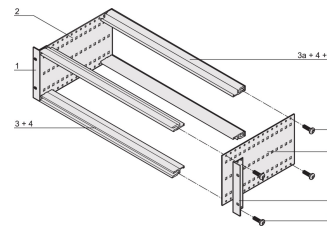

EuropacPRO 19" Subrack Kit for Backplane, Retrofit Shielding, 3 U, 355 mm

CATALOG NUMBER

24563-134

Non-shielded subrack for backplane mounting.

CERTIFICATIONS

FEATURES

Subrack with side panel type F ("flexible"), front 19" bracket included, depth-adjustable 19" bracket sold separately (not included in items delivered)

Rear horizontal rail for backplane mounting with insulation strip

Aluminum construction

IP 20, in accordance with IEC 60529

Modifications such as cutouts, different finishes or dimensions available

Supplied as space-saving flat-pack

Horizontal rail type "light"

Internal and external dimensions in accordance with: IEC 60297-3-100, -101, IEEE 1101.1

PRODUCT ATTRIBUTES

Rack Height: 3U

Depth: 355mm

Package Quantity: 1

For Mounting: Backplane

Board Depth: 160mm; 220mm; 280mm; 340mm

Gasket Type: Stainless Steel EMC (retrofittable)

Handle Included: No

Mounting: Rack

Complies With: IEC 60297-3-103

EMC Shielding: No

Finish: Anodized; Passivated

Material: Aluminum