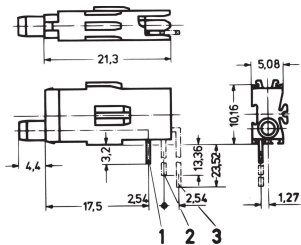

# Single LED Test Socket, Ø 2 mm

Test sockets for mounting plane 1 and 2, short and long type.

## FEATURES

Long type for mounting plane 1 and 2

Short type for mounting plane 1

## ADDITIONAL PRODUCT DETAILS

Required front panel drill hole: Ø 4 mm.

Dimensions of connecting pins: 0.3 × 0.6 mm.

Please take into consideration that deliveries may be carried out in the stated SPQs (SPQ, e.g. 5 pieces, 10 pieces, 50 pieces, etc.). Differing order quantities (e.g. 2 pieces) may be changed to the next possible delivery quantity = Standard Pack Quantity.