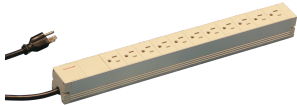

# Socket Strip, USA

Modular, compact PDU with many function elements. Using a 1 U by 1 U aluminum chassis the PDU can easily be integrated in a rack with US outlets.

## FEATURES

Horizontal or vertical mounting

Socket strips can be rotated through all four directions (in 90° increments) during installation

Connecting cable 2 m, with USA plug

Socket strips with USA sockets