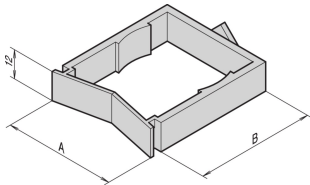

# Varistar Cable Eye for Depth Member

19" panel mount or mounting rail compatible units with easy mounting using a quarter turn fastener.

## FEATURES

Varistar Cable Eye for Depth Member

Mounts by rotation through a quarter turn without additional assembling items

For assembling to 19" panel mount/19" grid or to mounting rail