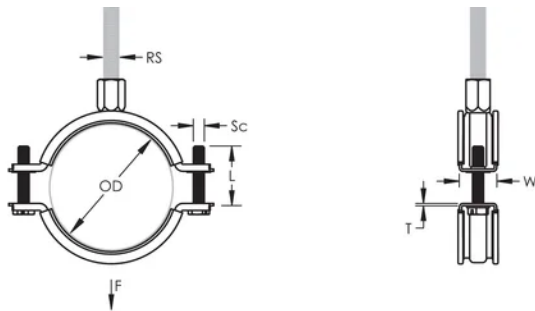

Longer ears position the screw farther from the hanger, improving tool clearance when the screw is tightened

Combination nut can be attached to M8 or M10 threaded rod, simplifying material handling

Screw length has been optimized to accommodate an increased pipe range, reducing inventory

Rod Size (RS): M8;M10

Width (W): 27 mm

Thickness (T): 2.25 mm

Screw Diameter (Sc): 6

Screw Length (L): 37mm

Static Load: 3600N

## ADDITIONAL PRODUCT DETAILS

---

Lining is EPDM rubber.

## DIAGRAMS

---