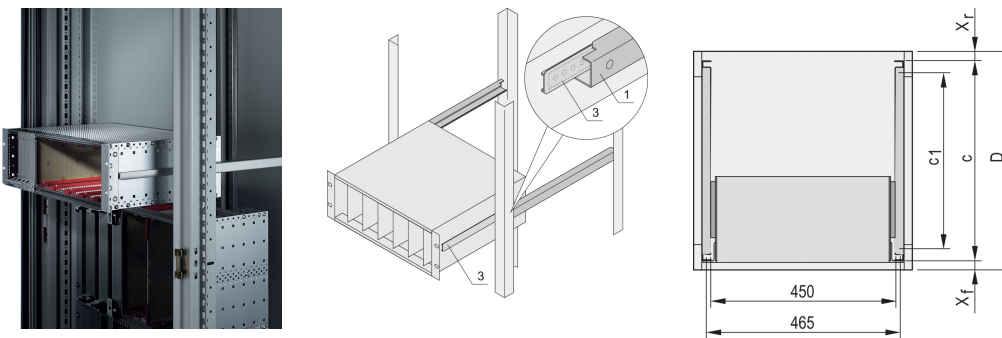

# Varistar CP | Telescopic Slides C-Profile for fitting in cabinet, 600 mm

## CATALOG NUMBER

**24562-464**

Telescopic slides with guiding profile for fitting in cabinets with 25 kg load capacity.

## FEATURES

For mounting 84 HP wide subracks in the 19" plane

Loading capacity: 25 kg per pair

The guiding profile (1) is matched to the fixing dimension in the cabinet (it is bolted to the 19" profile of the cabinet); the adaptor Rail (3) is matched to the depth and fixing dimension on the subrack (it is inserted into the guiding profile like a telescopic slide)