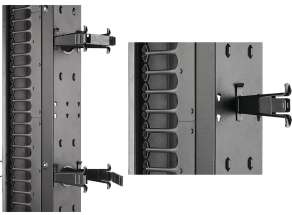

CableTek Post and Gate Kits, 3.00 Gate Width, Black, ABS

Data Solutions

CATALOG NUMBER

DGP3

Post and Gate Kits snap together quickly without tools. Each set consists of two posts and one gate. Posts snap into pre-punched holes on the backs of CableTek Vertical Cable Managers (single-sided and double-sided with posts and gates) and are easily repositionable without tools. Gates swivel open 280 degrees left or right to allow convenient cable access. When closed, posts and gates contain, support and secure large volumes of cables and cable bundles. Molded from black composite material with large radius, these posts and gates smoothly transition cables from vertical to horizontal positions. Order additional Post and Gate Kits to add to single- and double-sided cable managers. Single posts can be used alone as slack spools on the front side of the cable manager.

FEATURES

Post and Gate Kits snap together quickly without tools

Each set consists of two posts and one gate

Posts snap into pre-punched holes on the backs of CableTek Vertical Cable Managers (single-sided and double-sided with posts and gates) and are easily repositionable without tools

Gates swivel open 280 degrees left or right to allow convenient cable access

When closed, posts and gates contain, support and secure large volumes of cables and cable bundles

Molded from black composite material with large radius, these posts and gates smoothly transition cables from vertical to horizontal positions

Order additional Post and Gate Kits to add to single- and double-sided cable managers

Single posts can be used alone as slack spools on the front side of the cable manager

PRODUCT ATTRIBUTES

Article Number: 19184