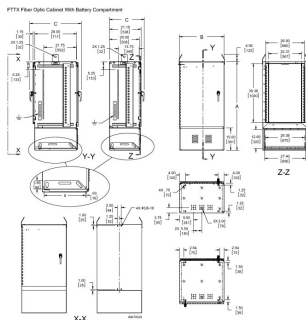

Base of cabinet has a 5.00-inch (127-mm) high aluminum mounting plinth to allow for cable alignment

Three pyramidal boots provided at base of cabinet for sealing various sizes of cables

All fasteners are stainless steel to maintain professional appearance in severe outdoor climate conditions

PRODUCT ATTRIBUTES

Article Number: 21142

Height (H): 1511mm

Width (W): 762mm

Depth (D): 591mm

Material: Aluminum

Finish: Powder Coated

Color: Light Gray

Color Code: RAL 7035

Thickness (T): 3mm

Rack Units: 22U

DIAGRAMS

WARNING

nVent products shall be installed and used only as indicated in nVent's product instruction sheets and training materials. Instruction sheets are available at www.nvent.com and from your nVent customer service representative. Improper installation, misuse, misapplication or other failure to completely follow nVent's instructions and warnings may cause product malfunction, property damage, serious bodily injury and death and/or void your warranty.