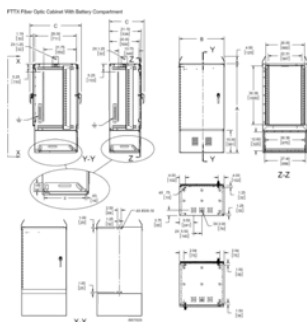

Base of cabinet has a 5.00-inch (127-mm) high aluminum mounting plinth to allow for cable alignment

Three pyramidal boots provided at base of cabinet for sealing various sizes of cables

All fasteners are stainless steel to maintain professional appearance in severe outdoor climate conditions

PRODUCT ATTRIBUTES

Article Number: 29193

Height (H): 1511mm

Width (W): 762mm

Depth (D): 1283mm

Material: Aluminum

Finish: Powder Coated

Color: Light Gray

Color Code: RAL 7035

Thickness (T): 3mm

Rack Units: 22U

DIAGRAMS

WARNING

nVent products shall be installed and used only as indicated in nVent's product instruction sheets and training materials. Instruction sheets are available at www.nvent.com and from your nVent customer service representative. Improper installation, misuse, misapplication or other failure to completely follow nVent's instructions and warnings may cause product malfunction, property damage, serious bodily injury and death and/or void your warranty.