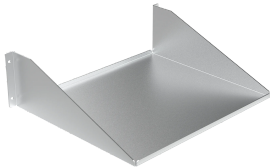

Single-Sided Solid Aluminum Shelf

Data Solutions

The Single-Sided Solid Aluminum Shelf mounts in a cabinet or on a 19-inch open-frame rack, it can also be wall-mounted. Please note it is load rated for 100 lb. (45.4 kg).

FEATURES

The Single-Sided Solid Aluminum Shelf mounts in a cabinet or on a 19-inch open-frame rack, it can also be wall-mounted

Please note it is load rated for 100 lb. (45.4 kg)

SPECIFICATIONS

Table 1/2

Catalog Number	Article Number	Material	Finish	Thickness	Rack Units	Depth
ESHA19	10247	Aluminum	Brushed	2mm	3U	18.31mm