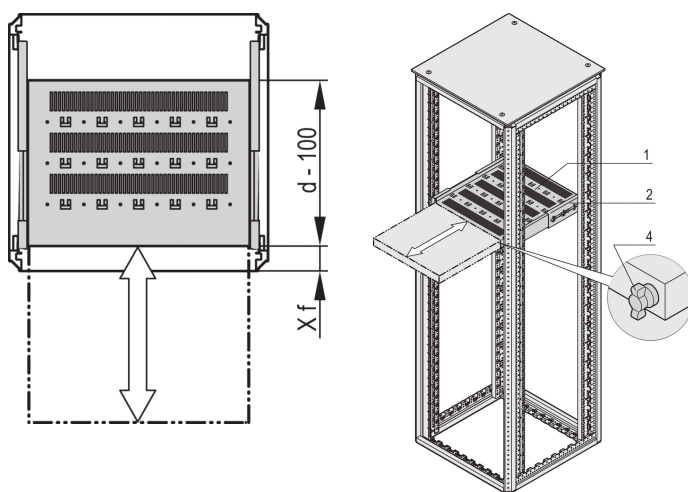

Varistar CP | 19" Telescopic Shelf 70 kg, 800W 500D, RAL 7035

CATALOG NUMBER

22130-372

Varistar, Novastar and Eurorack 19" Shelf, Stationary with 70 kg load capacity, perforated for ease of assembly.

CERTIFICATIONS

FEATURES

Perforated cut-outs for assembling cable ties

Static load-carrying capacity 70 kg

Incl. telescopic slides

Locking with T-bar lock possible

St, 1.5 mm

Hammer head perforation for assembly with cable ties

PRODUCT ATTRIBUTES

Type: Telescopic Shelf

Width: 600mm

Depth: 600mm

Package Quantity: 1

Color: Light Grey

Color Code: RAL 7035

Finish: Powder Coated

Material: Steel

Product Family: Varistar CP; Novastar

Product Type: Shelf

Gross Weight: 7kg

ADDITIONAL PRODUCT DETAILS

Mounting bracket for assembly of telescopic slide at frame please order separately.

Please order T-bar lock separately.