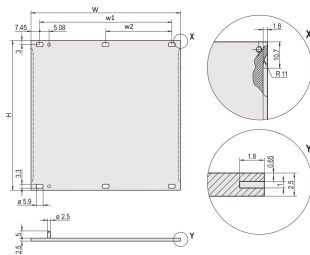

Front Panel, Retrofit Shielding, 3 U, 84 HP, 2.5 mm, Al, Front Anodized, Rear Conductive

CATALOG NUMBER

30846-676

Flat front panel. Shieldable with stainless steel EMC gasket.

CERTIFICATIONS

FEATURES

For stainless steel EMC gasket

Al, 2.5 mm, front anodized, conductive

PRODUCT ATTRIBUTES

Rack Height: 3U

Rack Width: 84HP

Package Quantity: 1

Accessory Type: Front panel

Mounting: Screw-on Front

Gasket Type: Stainless Steel EMC

Front Finish: Anodized

Rear Finish: Conductive

Treated Edges: No