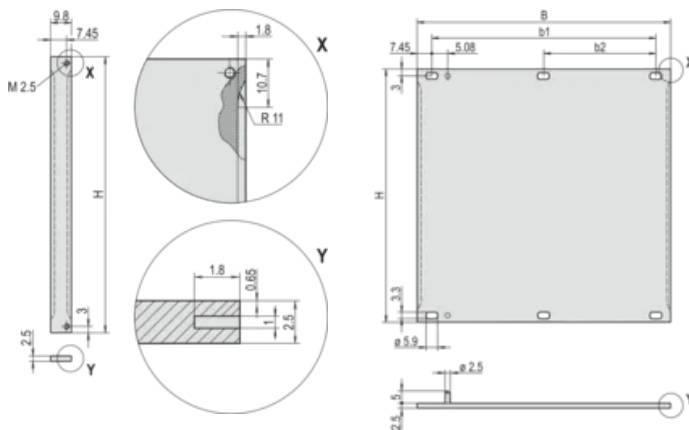

Rear Finish: Conductive

Treated Edges: No

Complies With: IEC 60297-3-101; IEEE 1101.1/10

Depth (D): 2.5mm

EMC Shielding: No (Retrofittable)

Finish: Anodized; Passivated

Height (H): 128.4mm

Material: Aluminum

Product Type: Front Panel

Type: Front Panel without Handle

Width (W): 426.4mm

Net Weight: 0.36kg

## DIAGRAMS